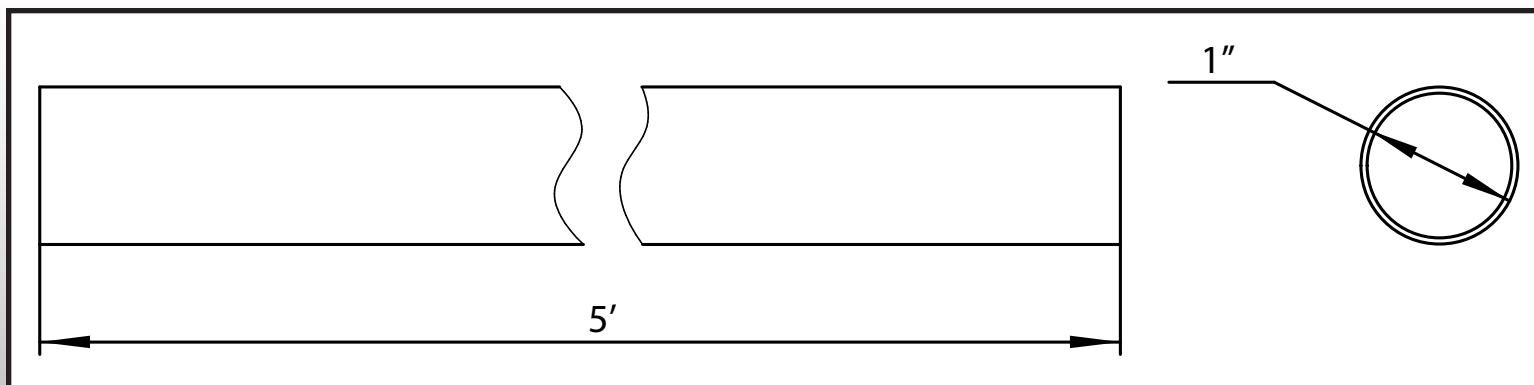

# 5' Straight Shower Rod

4050

## Specifications: