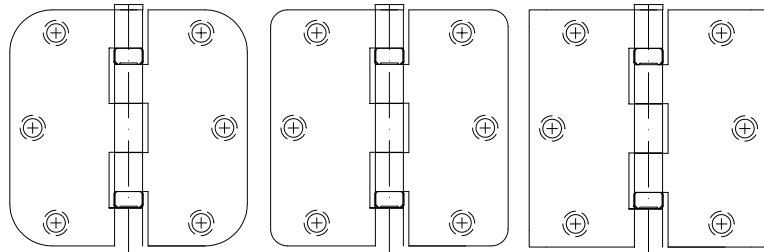

3 1/2" Ball Bearing Hinges

P3558BB / P3514BB / P3500B
 B3558BB / B3514BB
 5/8" Radius / 1/4" Radius / Square

Specifications:

Material

Steel
 304 Stainless Steel (stainless hinges only)

Hardware

Includes #9 x 3/4" wood screws