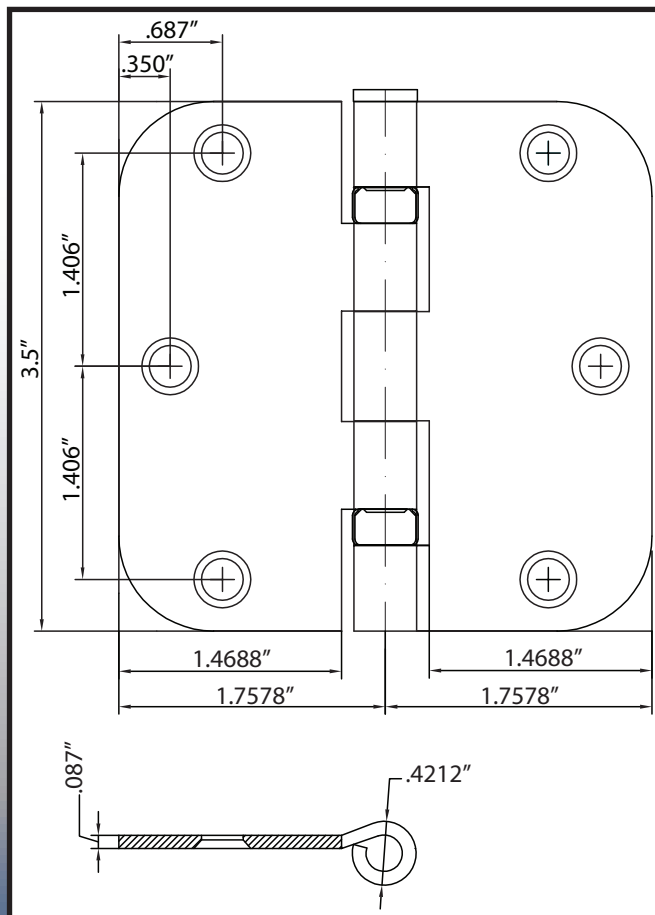

3 1/2" Ball Bearing Hinges

P3558BB / P3514BB / P3500B
 B3558BB / B3514BB
 5/8" Radius / 1/4" Radius / Square

Specifications:

Material

Steel
 304 Stainless Steel (stainless hinges only)

Hardware

Includes #9 x 3/4" wood screws