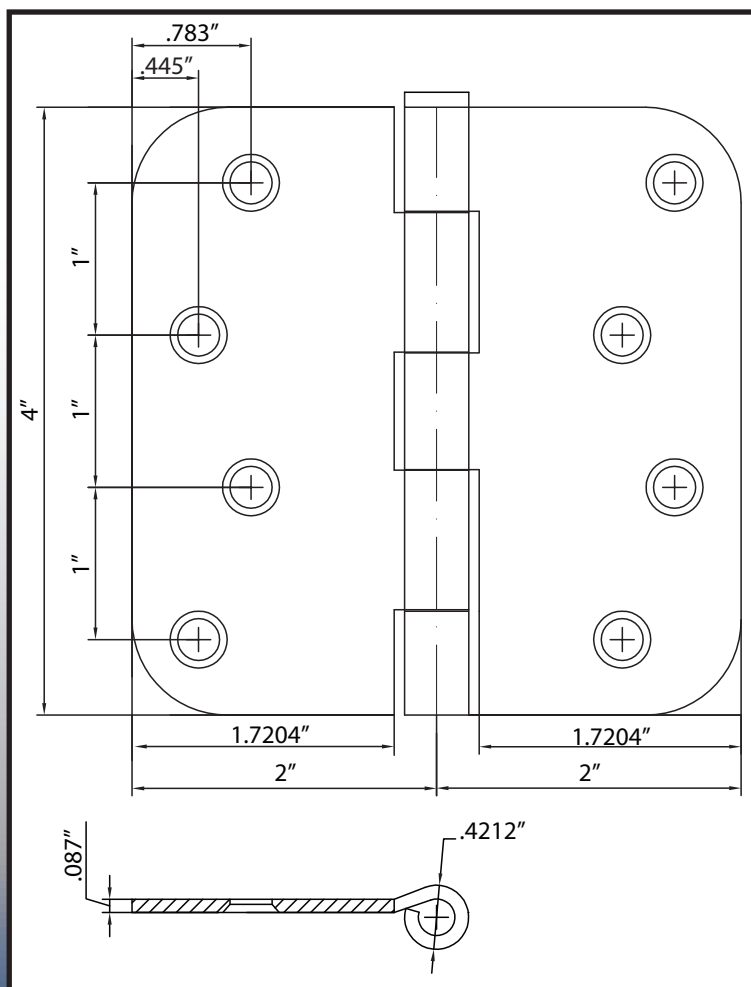

4" Standard Hinges

P4058 / P4014 / P4000

B4058 / B4014 / B4000

55814

5/8" Radius / 1/4" Radius / Square

Square x 5/8" Radius

Specifications:

Material

Steel
304 Stainless Steel (stainless hinges only)

Hardware

Includes #9 x 3/4" wood screws

Available Finishes (pair pack)

Polished Brass
Vintage Bronze
Antique Nickel
Polished Chrome
Stainless Steel**

**Available in 5/8" radius only