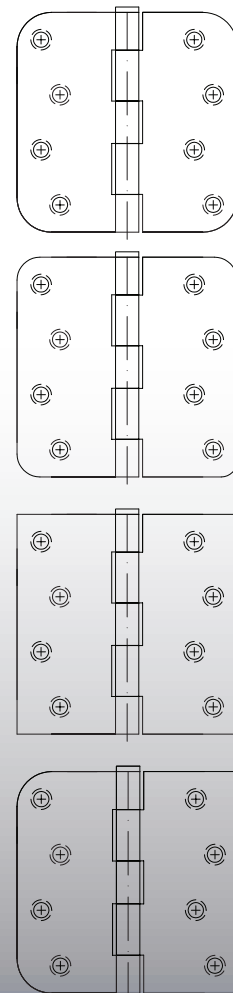

4" Standard Hinges

P4058 / P4014 / P4000

B4058 / B4014 / B4000

55814

5/8" Radius / 1/4" Radius / Square

Square x 5/8" Radius

Specifications:

Material

Steel
304 Stainless Steel (stainless hinges only)

Hardware

Includes #9 x 3/4" wood screws

Available Finishes (pair pack)

Polished Brass
Vintage Bronze
Antique Nickel
Polished Chrome
Stainless Steel**

**Available in 5/8" radius only