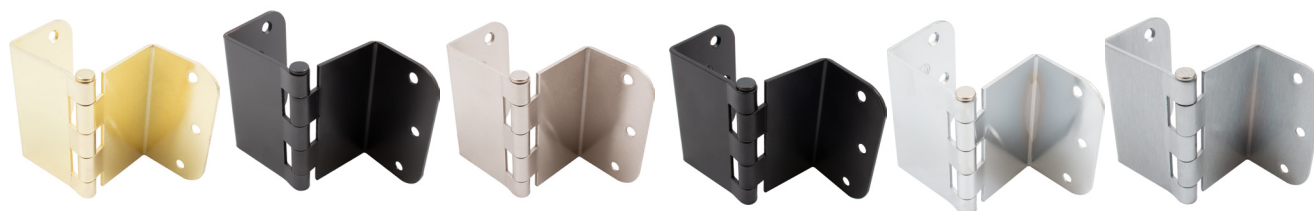

3 1/2" Swing Clear Hinges

55812 / 51412

5/8" Radius / 1/4" Radius

Specifications:

Material
Steel

Hardware
Includes #9 x 1" wood screws

Available Finishes

- Polished Brass
 - Vintage Bronze
 - Satin Nickel
 - Matte Black**
 - Polished Chrome**
 - Satin Chrome**
- **Available in 5/8" radius only