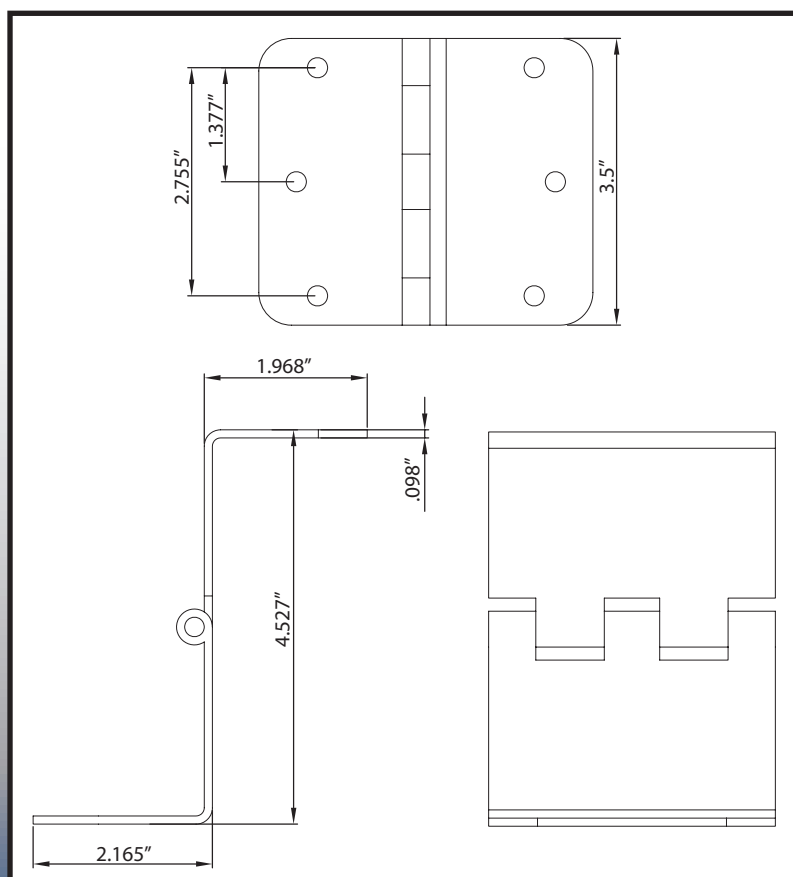

3 1/2" Swing Clear Hinges

55812 / 51412

5/8" Radius / 1/4" Radius

Specifications:

Material
Steel

Hardware
Includes #9 x 1" wood screws

Available Finishes

- Polished Brass
 - Vintage Bronze
 - Satin Nickel
 - Matte Black**
 - Polished Chrome**
 - Satin Chrome**
- **Available in 5/8" radius only