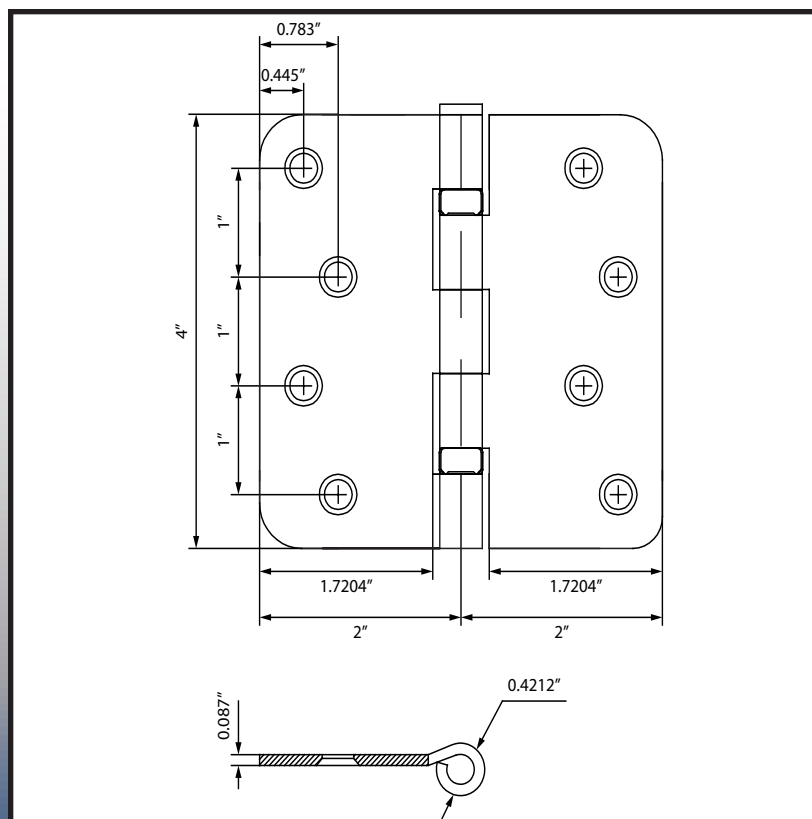

# 4" Ball-Bearing Hinge with 1/4" Radius Corner

B4014BB / P4014BB / T4014BB

100-Pack / 2-Pack / 3-Pack

## Specifications:

Material  
Steel

Hardware  
100-Pack: #9 x 3/4" wood screws  
2-Pack: #9 x 3/4" wood screws  
3-Pack: #9 x 1" wood screws