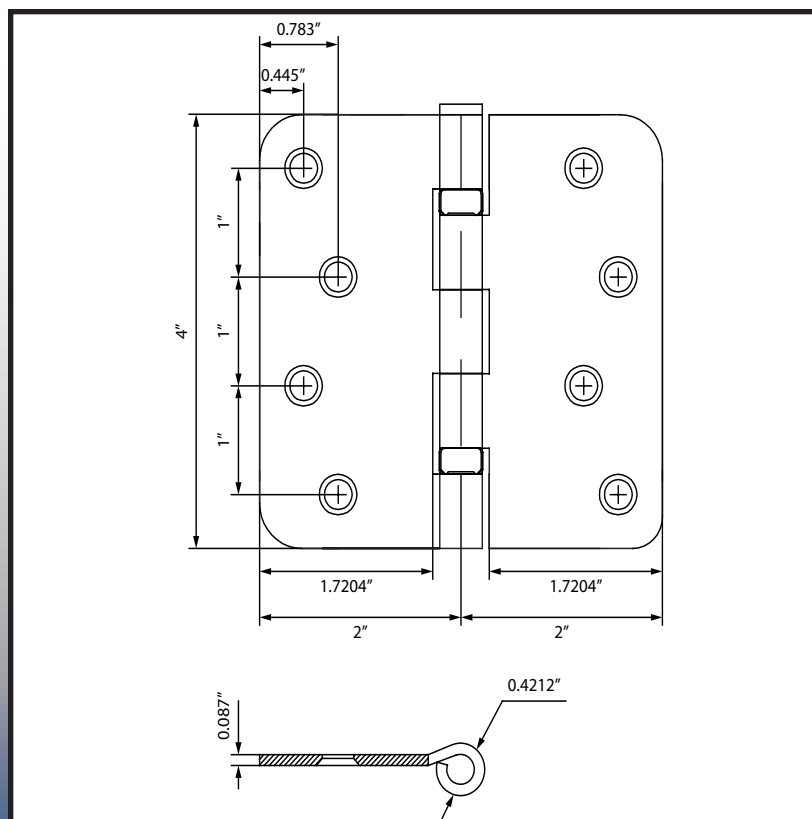

4" Ball-Bearing Hinge with 1/4" Radius Corner

B4014BB / P4014BB / T4014BB

100-Pack / 2-Pack / 3-Pack

Specifications:

Material
Steel

Hardware

100-Pack: #9 x 3/4" wood screws
2-Pack: #9 x 3/4" wood screws
3-Pack: #9 x 1" wood screws