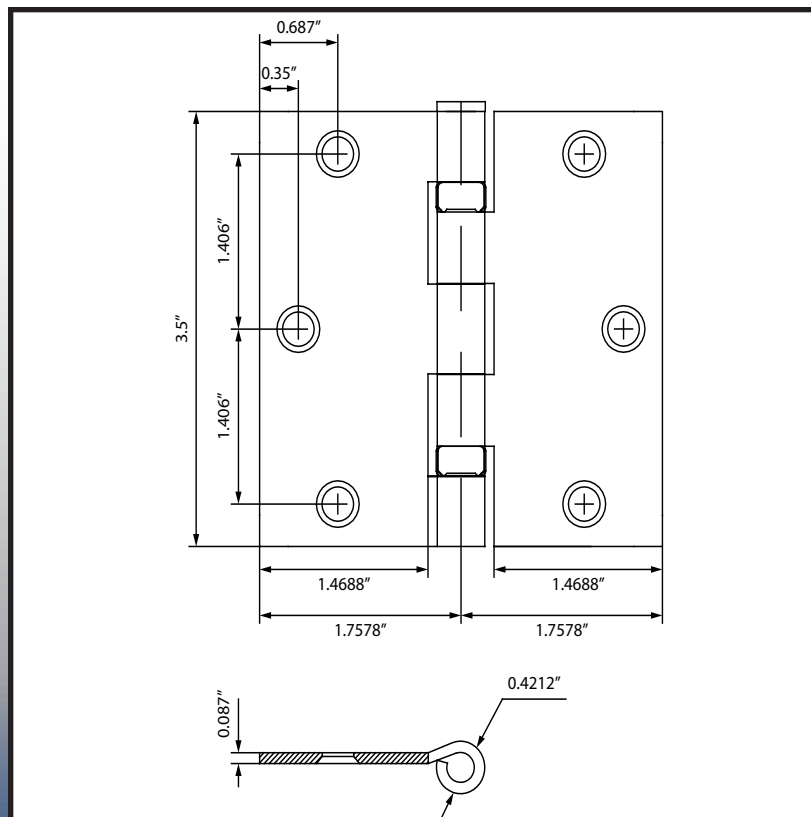

# 3 1/2" Ball-Bearing Hinge with Square Corner

P3500BB / T3500BB

2-Pack / 3-Pack

## Specifications:

**Material**  
Steel

**Hardware**  
2-Pack: #9 x 3/4" wood screws  
3-Pack: #9 x 1" wood screws