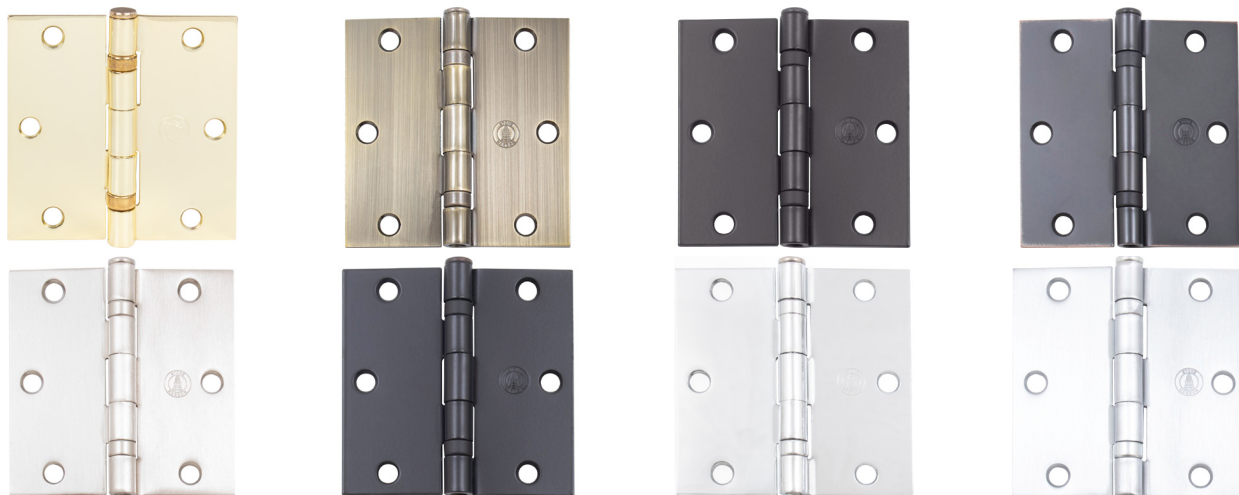

# 3 1/2" Ball-Bearing Hinge with Square Corner

P3500BB / T3500BB

2-Pack / 3-Pack

## Specifications:

**Material**  
Steel

**Hardware**  
2-Pack: #9 x 3/4" wood screws  
3-Pack: #9 x 1" wood screws