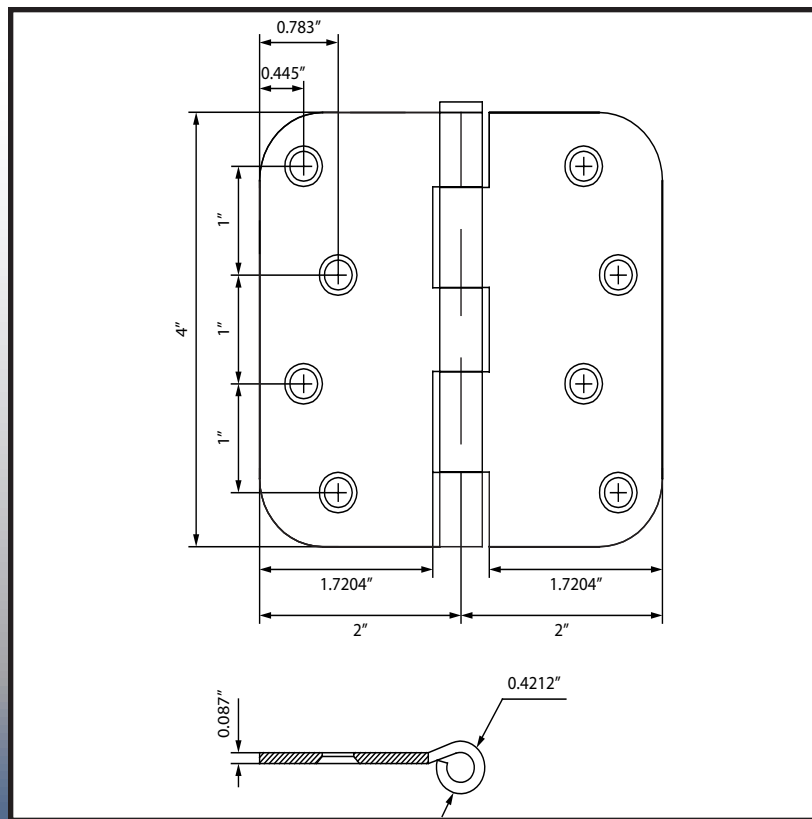

4" Hinge with 5/8" Radius Corner

B4058 / P4058 / T4058
100-Pack / 2-Pack / 3-Pack

Specifications:

Material

Steel
304 Stainless Steel (stainless hinges only)

Hardware

100-Pack: #9 x 3/4" wood screws
2-Pack: #9 x 3/4" wood screws
3-Pack: #9 x 1" wood screws

Available Finishes

| ITEM | 2CD | 3 | 3/4 | 4 | 5 | 10B | 11P | 15 | 15A | 19 | 26 | 26D | 32D | P | WH |
|-------|-----|---|-----|---|---|-----|-----|----|-----|----|----|-----|-----|---|----|
| B4058 | X | X | X | - | X | X | X | X | X | X | X | X | X | X | X |
| P4058 | - | X | - | - | X | - | X | X | X | X | X | X | X | - | X |
| T4058 | - | - | - | X | X | X | - | X | X | X | X | - | - | - | - |