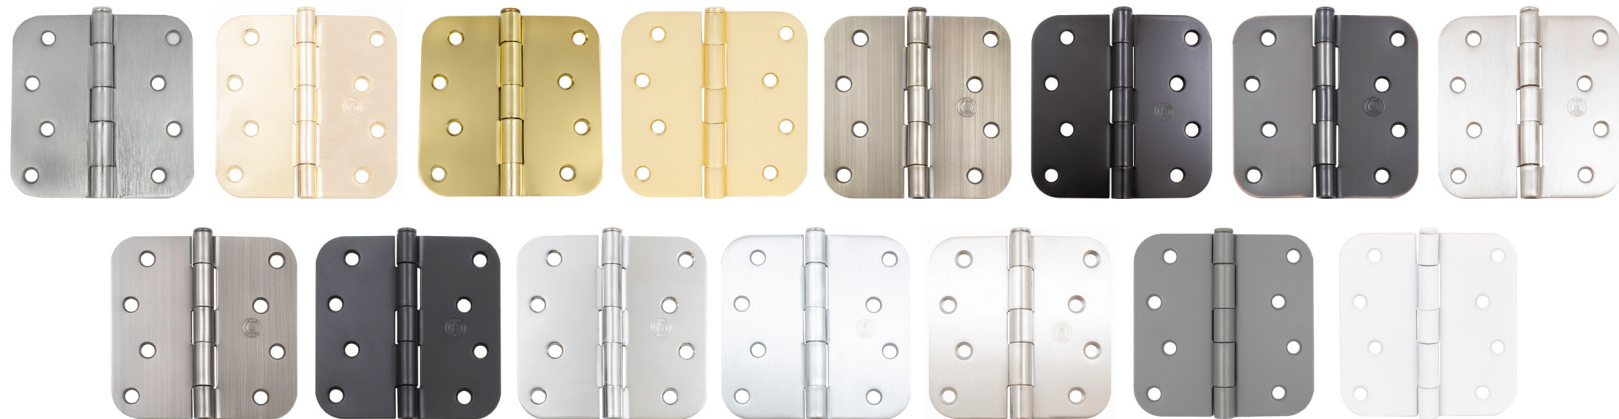

4" Hinge with 5/8" Radius Corner

B4058 / P4058 / T4058
100-Pack / 2-Pack / 3-Pack

Specifications:

Material

Steel
304 Stainless Steel (stainless hinges only)

Hardware

100-Pack: #9 x 3/4" wood screws
2-Pack: #9 x 3/4" wood screws
3-Pack: #9 x 1" wood screws

Available Finishes

| ITEM | 2CD | 3 | 3/4 | 4 | 5 | 10B | 11P | 15 | 15A | 19 | 26 | 26D | 32D | P | WH |
|-------|-----|---|-----|---|---|-----|-----|----|-----|----|----|-----|-----|---|----|
| B4058 | X | X | X | - | X | X | X | X | X | X | X | X | X | X | X |
| P4058 | - | X | - | - | X | - | X | X | X | X | X | X | X | - | X |
| T4058 | - | - | - | X | X | X | - | X | X | X | X | - | - | - | - |