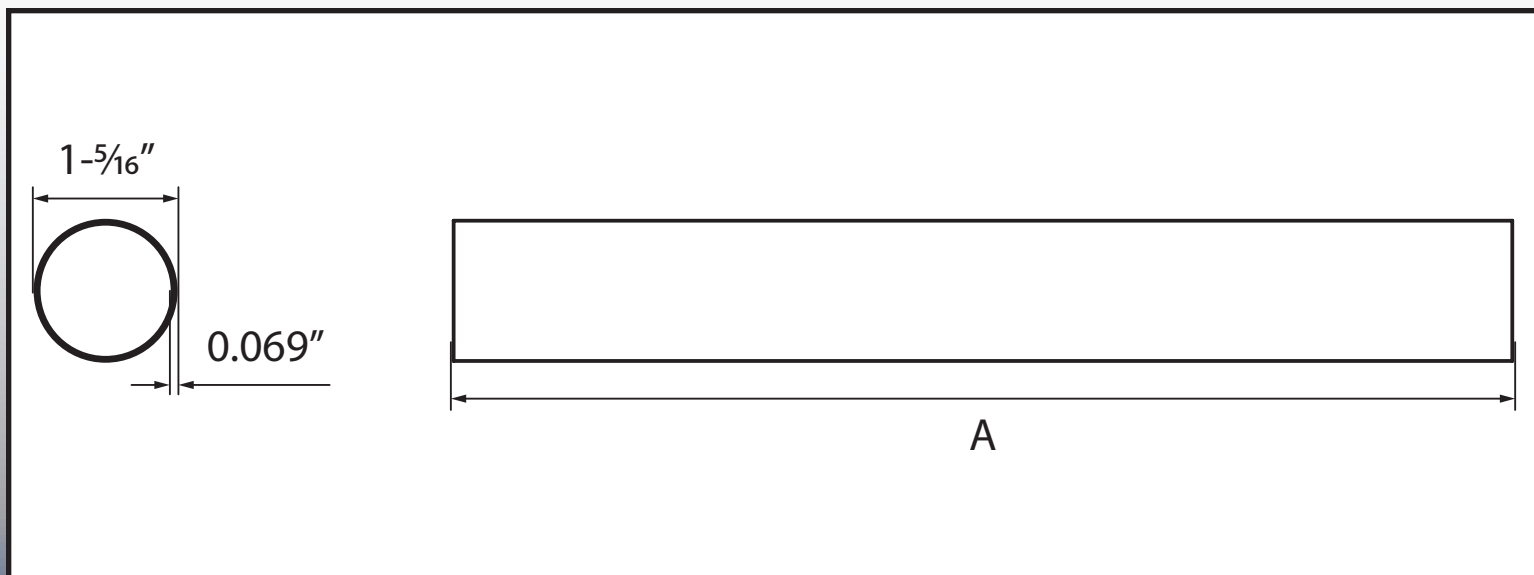

# Max Duty Steel Closet Poles

75706 / 75708 / 75710

## Specifications:

**Material**  
Carbon Steel

**Available Finishes**  
Satin Nickel  
Matte Black  
Polished Chrome  
Dark Bronze  
White

Item Number	A
75706	6'
75708	8'
75710	10'

**Stone Harbor Hardware**  
www.stoneharborhardware.com  
P.O. Box 1426 • Appleton, WI 54912  
© 2011 Stone Harbor Hardware LLC