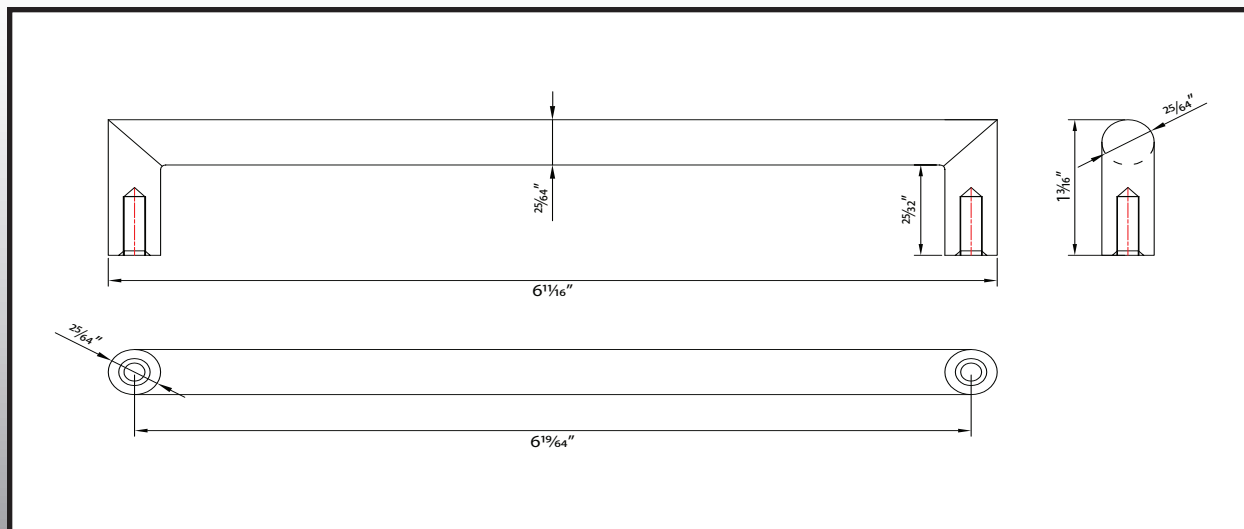

160mm Contemporary Round Pull

9783

Specifications:

Material
Stainless Steel

Hardware
Includes 1" screws
Includes snap-off screws

Available Finishes
Satin Brass
Matte Black
Stainless Steel

Stone Harbor Hardware